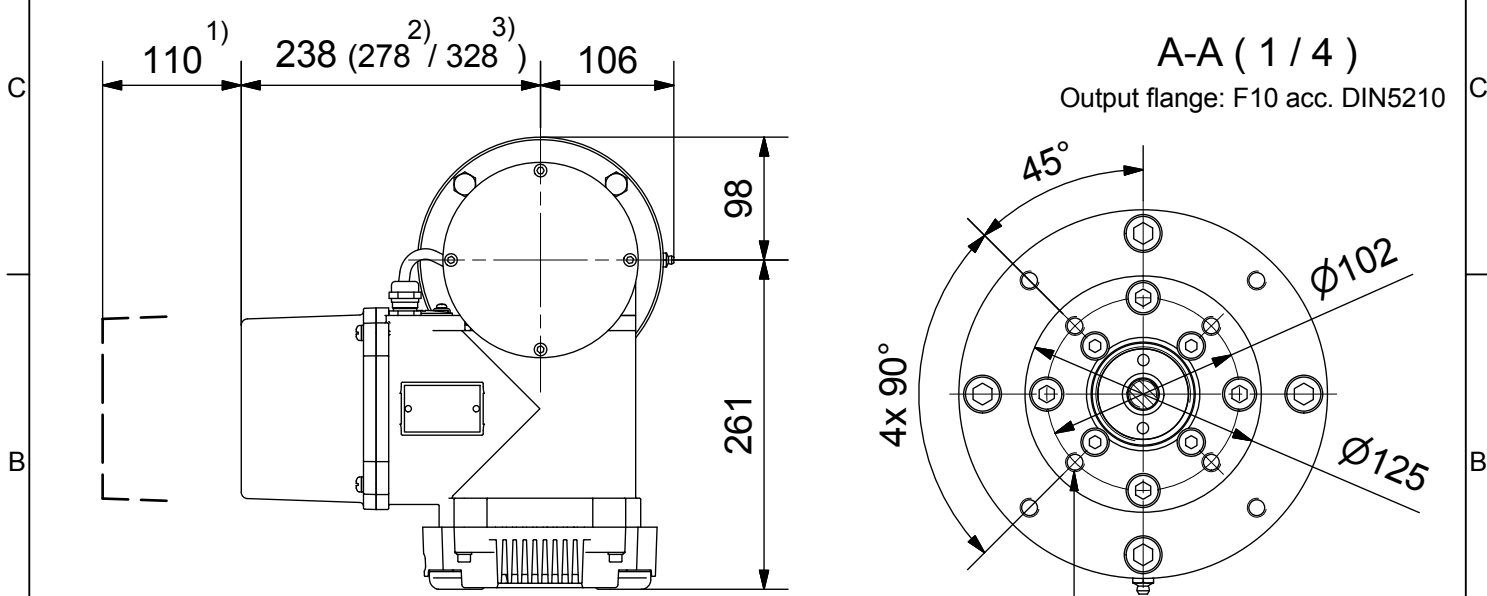

4

3

2

1

Screw plugs (cable gland): 1x M40x1,5; 1x M20x1,5

- 1) Space required for removing cover
- 2) for ex terminal box with bus connection "DP"
- 3) for 3 phase version "SDC480"

SCHIEBEL

Dimensions All dimensions in mm

Actusafe exCM03FS50.8

Type: retracting, F10
travel max. 50mm, force 8kN

M-CM03FS50_8-05-1E		
	Dated	Name
drawn	19.12.2016	H.Mayer
checked		

Antriebstechnik
Gesellschaft m.b.H.
Josef Benc Gasse 4
A - 1230 Vienna