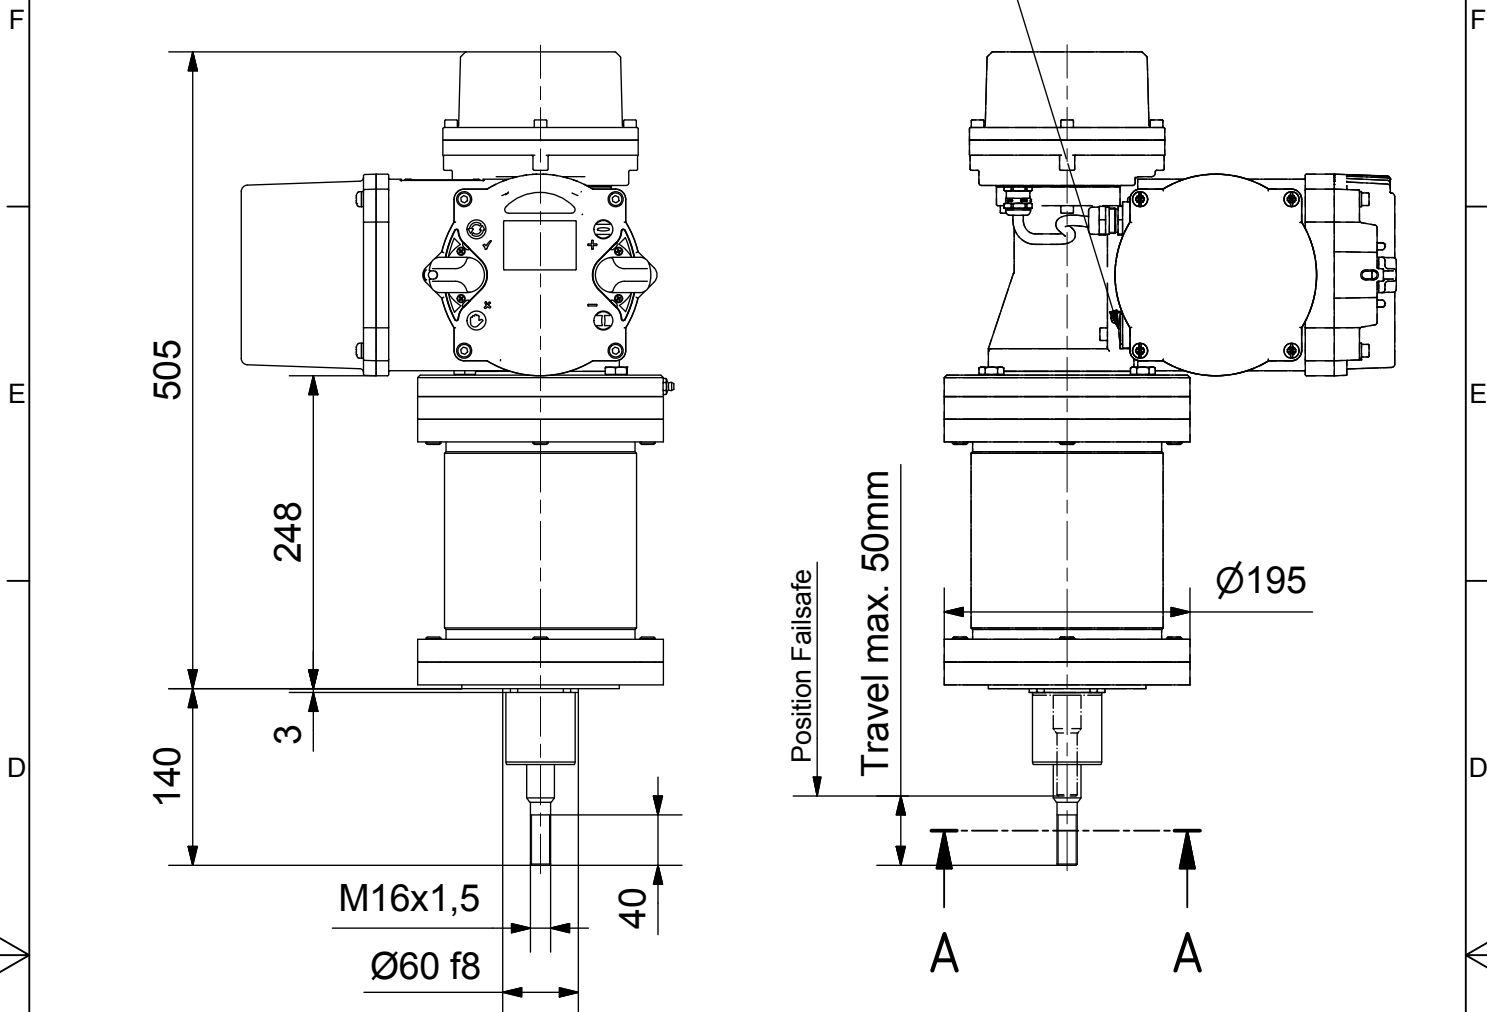

4

3

2

1

Screw plugs (cable gland): 1x M40x1,5; 1x M20x1,5

- 1) Space required for removing cover
- 2) for ex terminal box with bus connection "DP"
- 3) for 3 phase version "SDC480"

SCHIEBEL

Dimensions All dimensions in mm

Actusafe exCM03FS50.8

Type: retracting, F10
travel max. 50mm, force 8kN

M-CM03FS50_8-05-1E		
	Dated	Name
drawn	19.12.2016	H.Mayer
checked		

Antriebstechnik
Gesellschaft m.b.H.
Josef Benc Gasse 4
A - 1230 Vienna

4

3

2

1