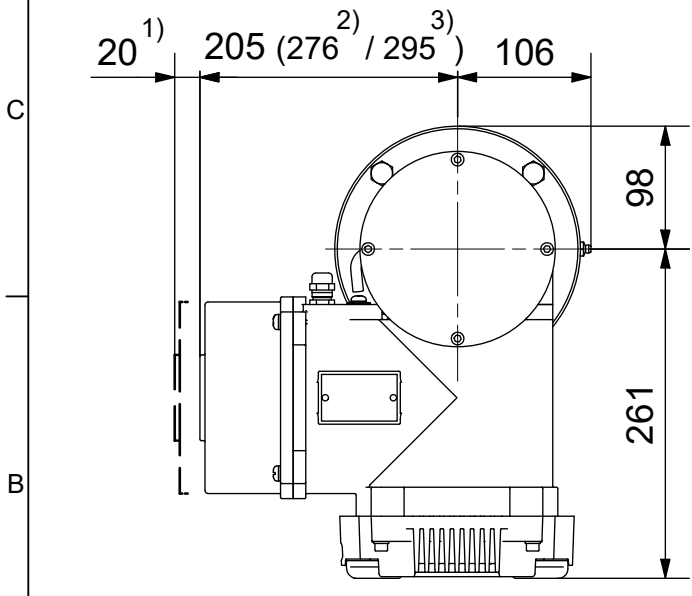

Screw plugs (cable gland): 1x M40x1,5; 1x M32x1,5; 1x M25x1,5

1) Space required for removing cover
 2) for ex terminal box with bus connection "DP"
 3) for 3 phase version "SDC480"

SCHIEBEL

Dimensions All dimensions in mm
Actusafe CM03FS50.8
 Type: extending, F10
 travel max. 50mm, force 8kN

M-CM03FS50_8-07E		
	Dated	Name
drawn	20.12.2016	H.Mayer
checked		