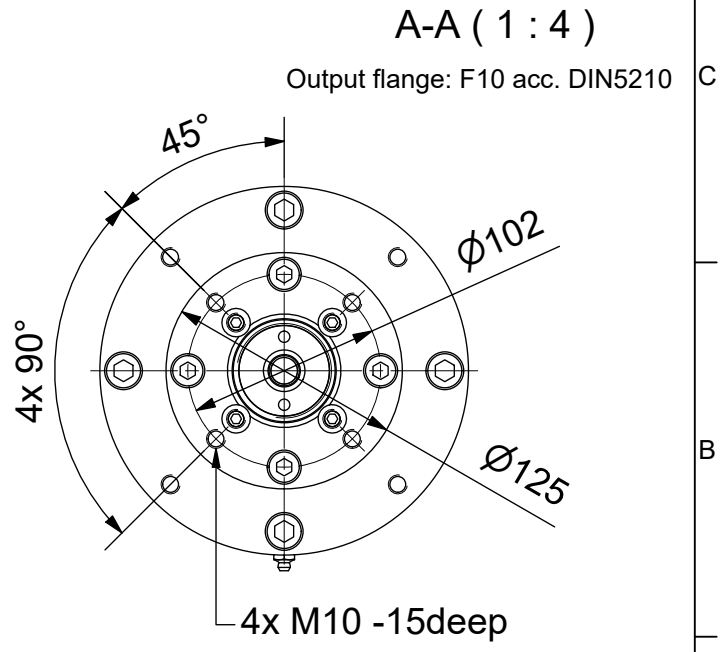

Screw plugs (cable gland): 1x M40x1,5; 1x M32x1,5; 1x M25x1,5

1) Space required for removing cover
 2) for ex terminal box with bus connection "DP"
 3) for 3 phase version "SDC480"

SCHIEBEL

Dimensions All dimensions in mm
Actusafe CM03FS50.8
 Type: extending, F10
 travel max. 50mm, force 8kN

M-CM03FS50_8-07E		
	Dated	Name
drawn	20.12.2016	H.Mayer
checked		