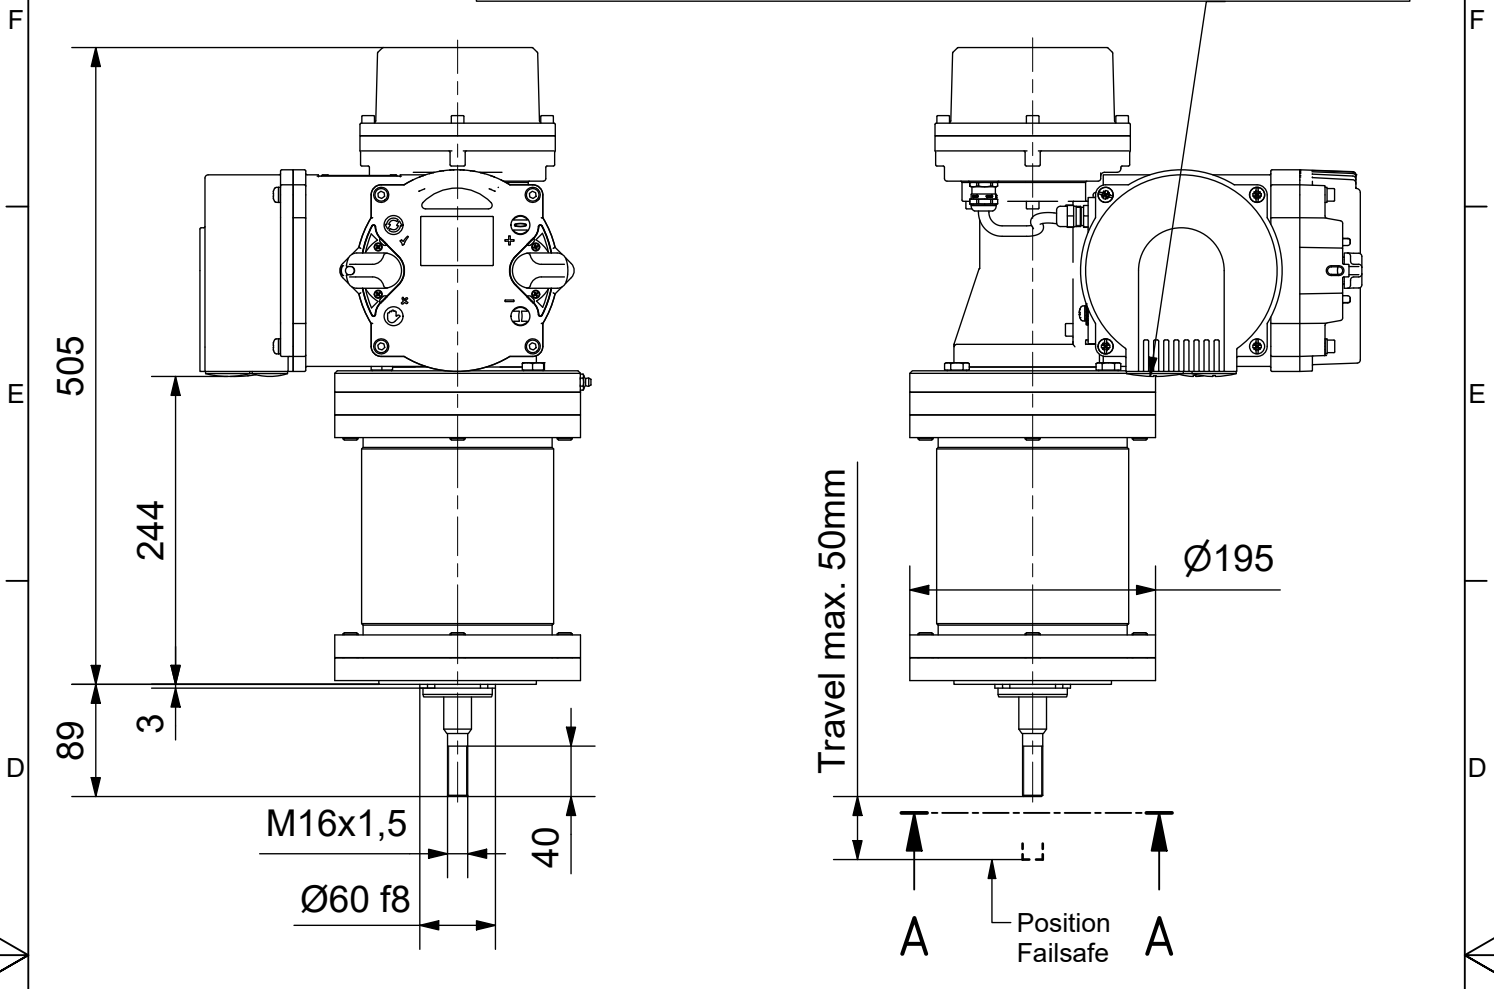

Screw plugs (cable gland): 1x M40x1,5; 1x M32x1,5; 1x M25x1,5

1) Space required for removing cover
 2) for ex terminal box with bus connection "DP"
 3) for 3 phase version "SDC480"

SCHIEBEL

Dimensions All dimensions in mm
Actusafe CM03FS50.8
 Type: extending, F10
 travel max. 50mm, force 8kN

M-CM03FS50_8-07E		
	Dated	Name
drawn	20.12.2016	H.Mayer
checked		